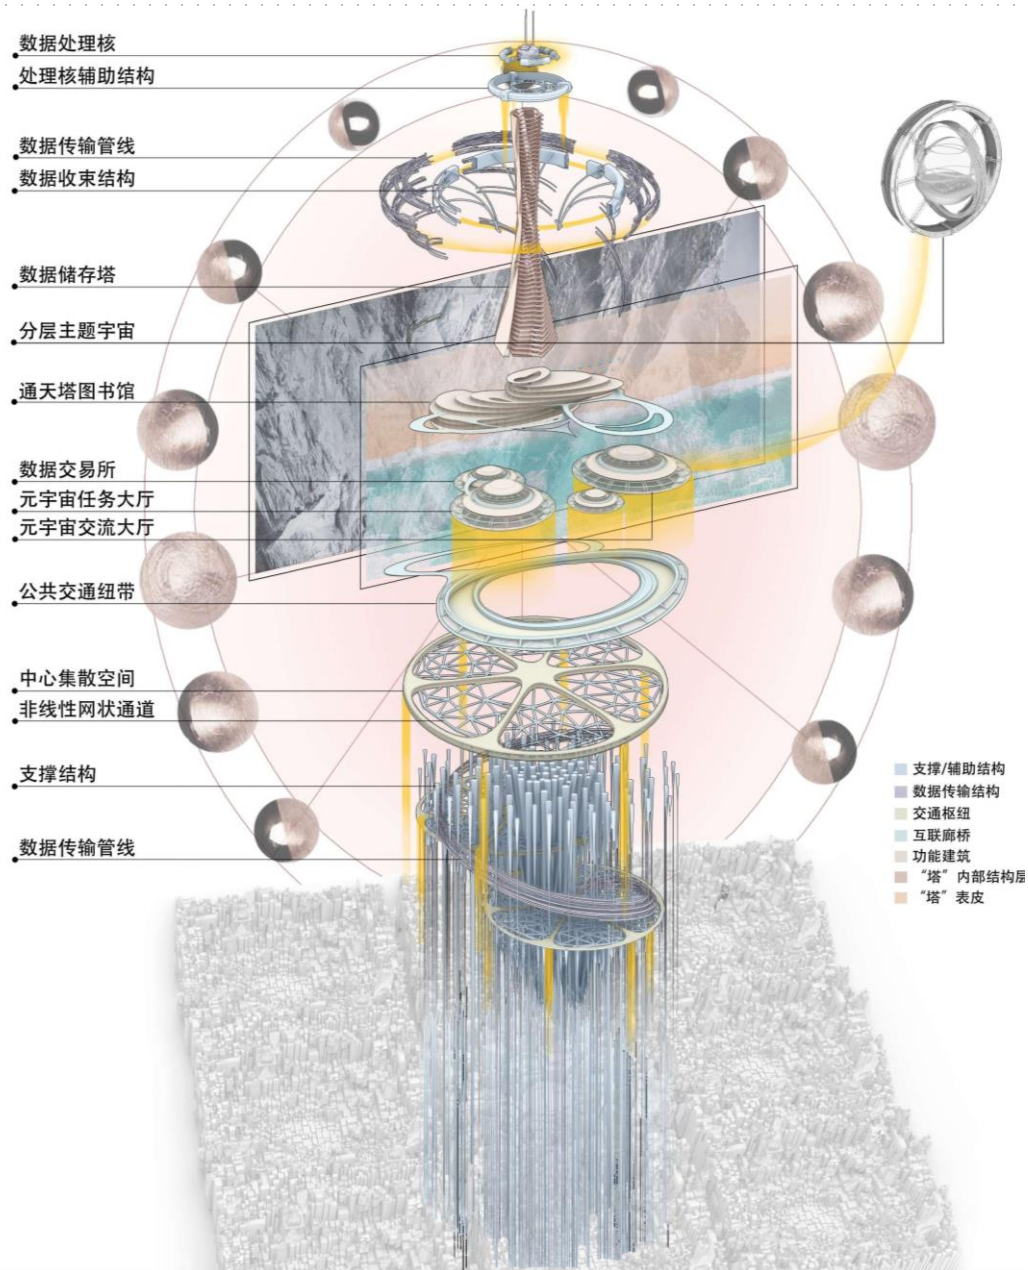

The function growth is based on the linear functional space, further designed in the form of ancient architecture as community aggregates.

智神之家

结合古建筑和后现代建筑的形态，其中的功能空间提供了全新的元宇宙游览体验。

Combining the forms of ancient and post-modern architecture, the functional spaces therein offer a new metaverse tour experience.

The Central Public Spaces

中心公共空间

中心公共空间

中心公共空间是本项目的核心，担负着信息处理交换、场所集会及知识延续的功能。

The central public space is the core of the project, which is responsible for information processing and exchange, meeting place and knowledge continuation.

中心公共空间

中心公共空间承担了承上启下的功能，连接了智神之家和AI主导的城市。

The central public space assumes a top-down function, connecting the House of the Intelligence and the AI-led city.

中心公共空间

此部分由中心数据交换所、中心广场、及通天塔图书馆组成。

The part consists of the Central Data Exchange Center, Central Plaza, and the Tower of Babel Library.