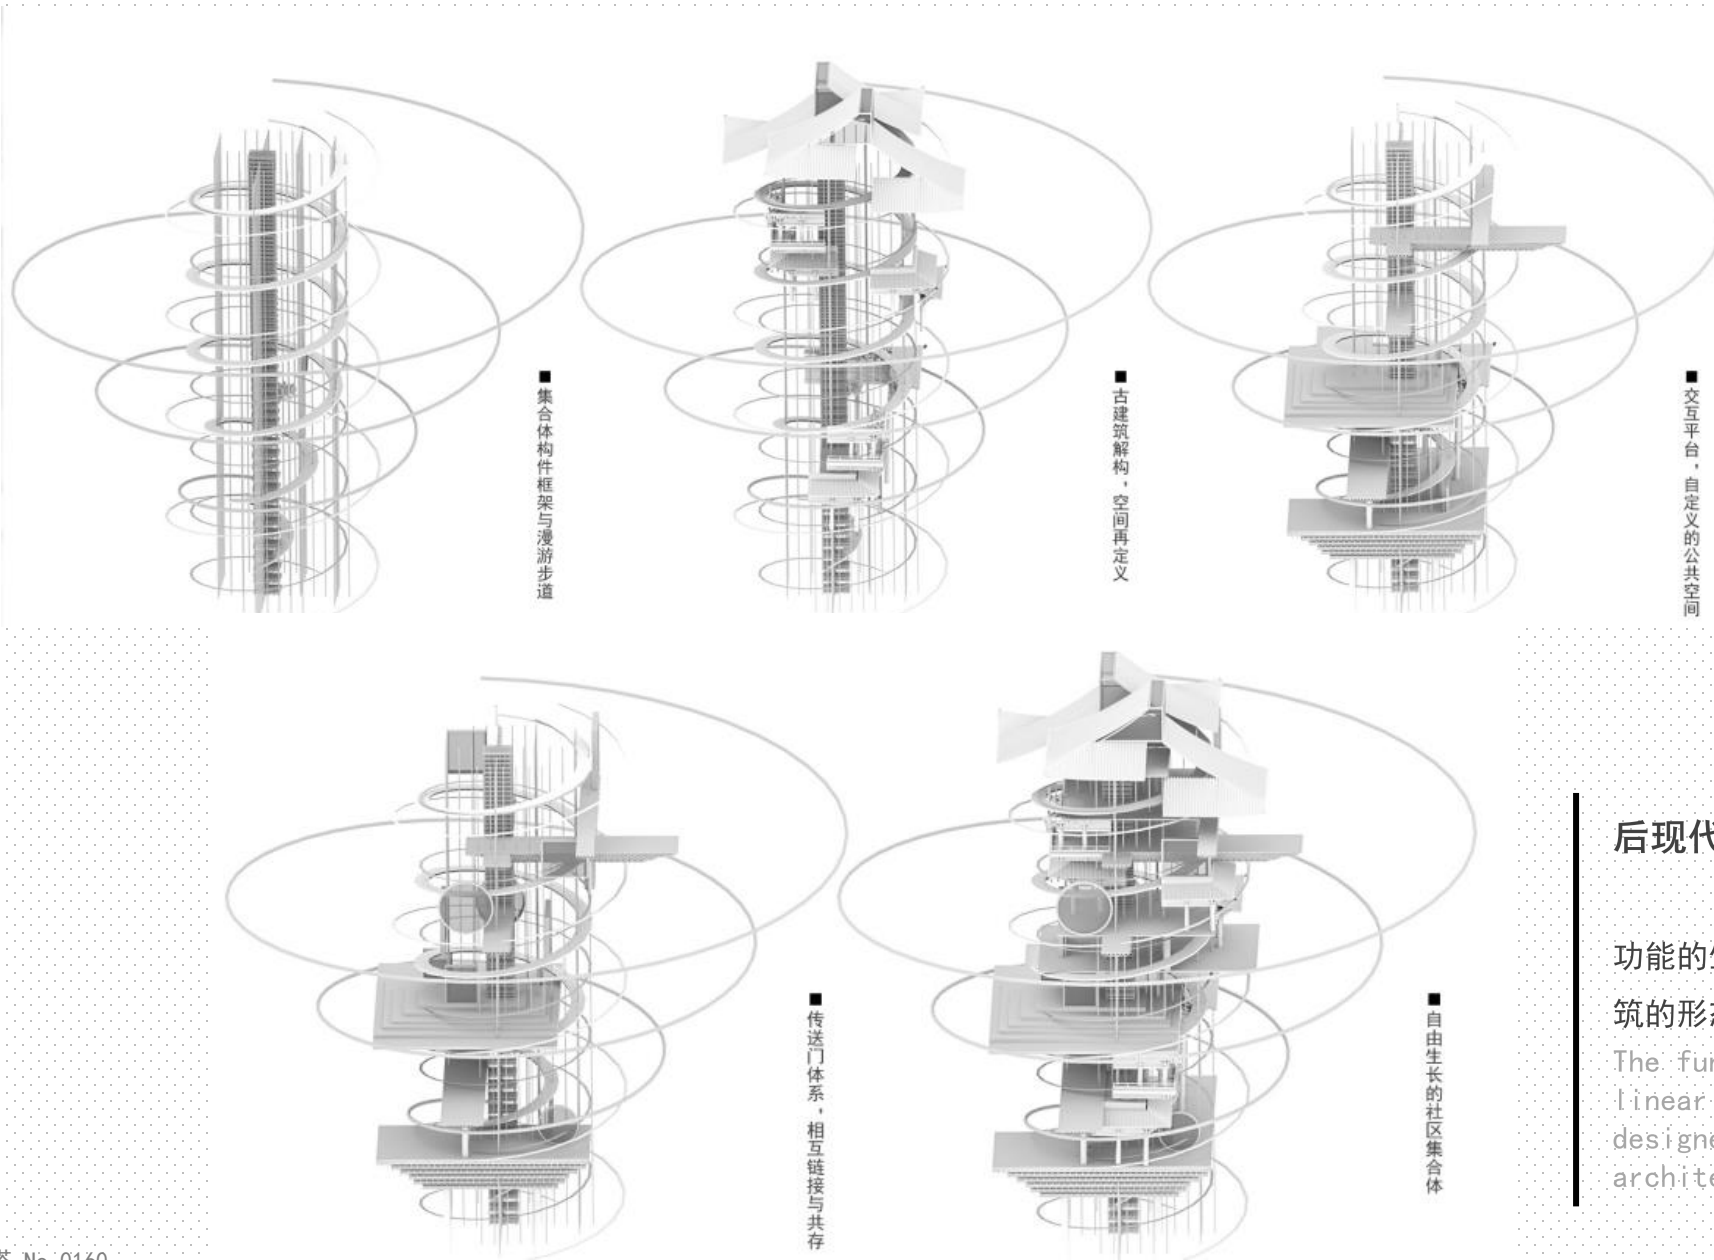

记忆与体验的留存

分层的功能探索在虚拟空间中留存古建筑样本的多种可能性。

The layered function explores the many possibilities for preserving samples of ancient architecture in virtual space.

House of the Intelligence

智 神 之 家

后现代的古建筑诠释

功能的生长基于线性的功能空间，再由古建筑的形式设计社区聚合体。

The function growth is based on the linear functional space, further designed in the form of ancient architecture as community aggregates.

智神之家

结合古建筑和后现代建筑的形态，其中的功能空间提供了全新的元宇宙游览体验。

Combining the forms of ancient and post-modern architecture, the functional spaces therein offer a new metaverse tour experience.

The Central Public Spaces

中心公共空间

中心公共空间

中心公共空间是本项目的核心，担负着信息处理交换、场所集会及知识延续的功能。

The central public space is the core of the project, which is responsible for information processing and exchange, meeting place and knowledge continuation.

中心公共空间

中心公共空间承担了承上启下的功能，连接了智神之家和AI主导的城市。

The central public space assumes a top-down function, connecting the House of the Intelligence and the AI-led city.

中心公共空间

此部分由中心数据交换所、中心广场、及通天塔图书馆组成。

The part consists of the Central Data Exchange Center, Central Plaza, and the Tower of Babel Library.