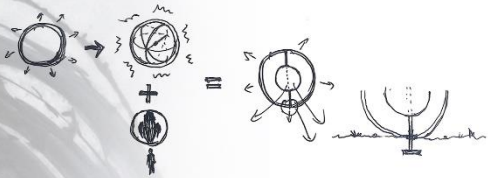

圓鏡

ZEN MIRROR

圓鏡

ZEN MIRROR

灵感来源 Source of inspiration

“于禅宗，描画一圆形图以象征真如、法性、实相，或众生本具之佛性等。”“无想而为，拨开浮尘，求得片刻宁静，我中有你，你中有我，尽在自然中。”

"In Zen, draw a circular picture to symbolize the truth, Legality, reality, or the Buddhahood of all beings. No thought And, open the dust and ask for a moment of silence, I have You, you have me, in nature.

场地选择 Site selection

艺术装置选择建设在涧东岔路口(13)场地周边车流量大，人群密集，适合在此处营造一种安逸闲适的公共活动空间，我们用圆镜无形地创造出永恒的思想结界，将村民与游客聚集于此，共享无想之感。

The choice of art installations was built at the intersection of Jidong Road (13) The traffic around the venue is large and crowded, suitable for here. Create a comfortable and relaxing public event space, we use The round mirror invisibly creates an eternal thought enchantment that will villagers Gather with tourists and share the feeling of nothing.

不锈钢球与不锈钢管进行焊接

Stainless steel balls are welded to stainless steel tubes.

用ETFE膜材料将整个地上部分包裹

The entire ground portion was wrapped with ETFE film material.