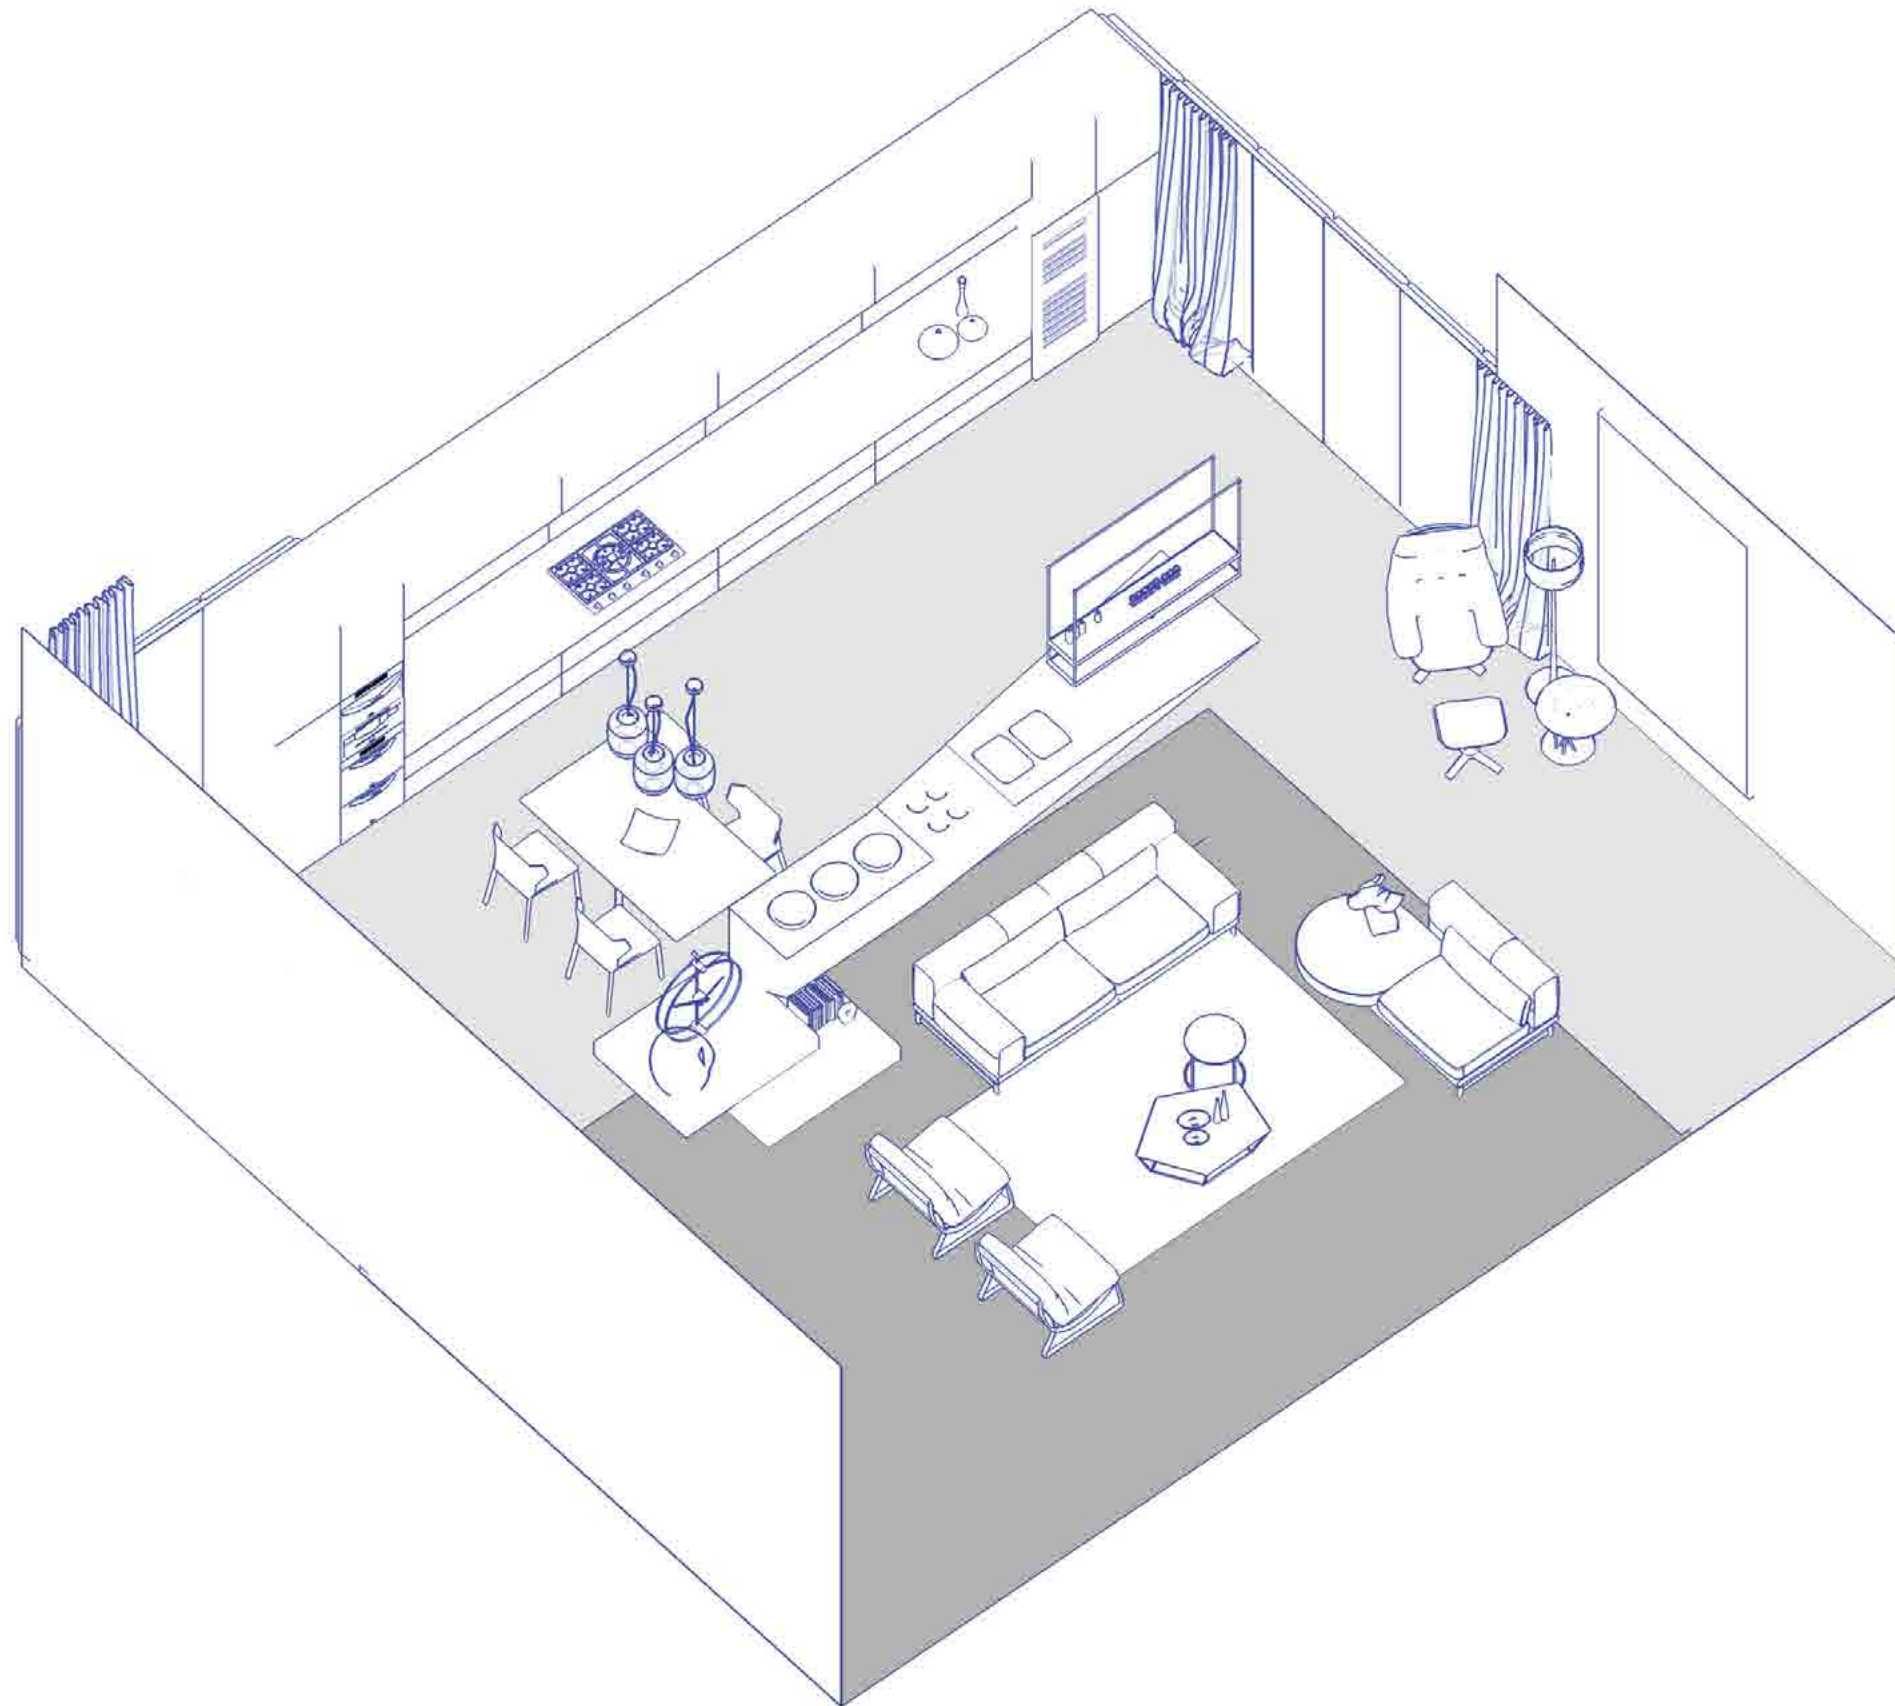

展示窗口
DISPLAY WINDOW