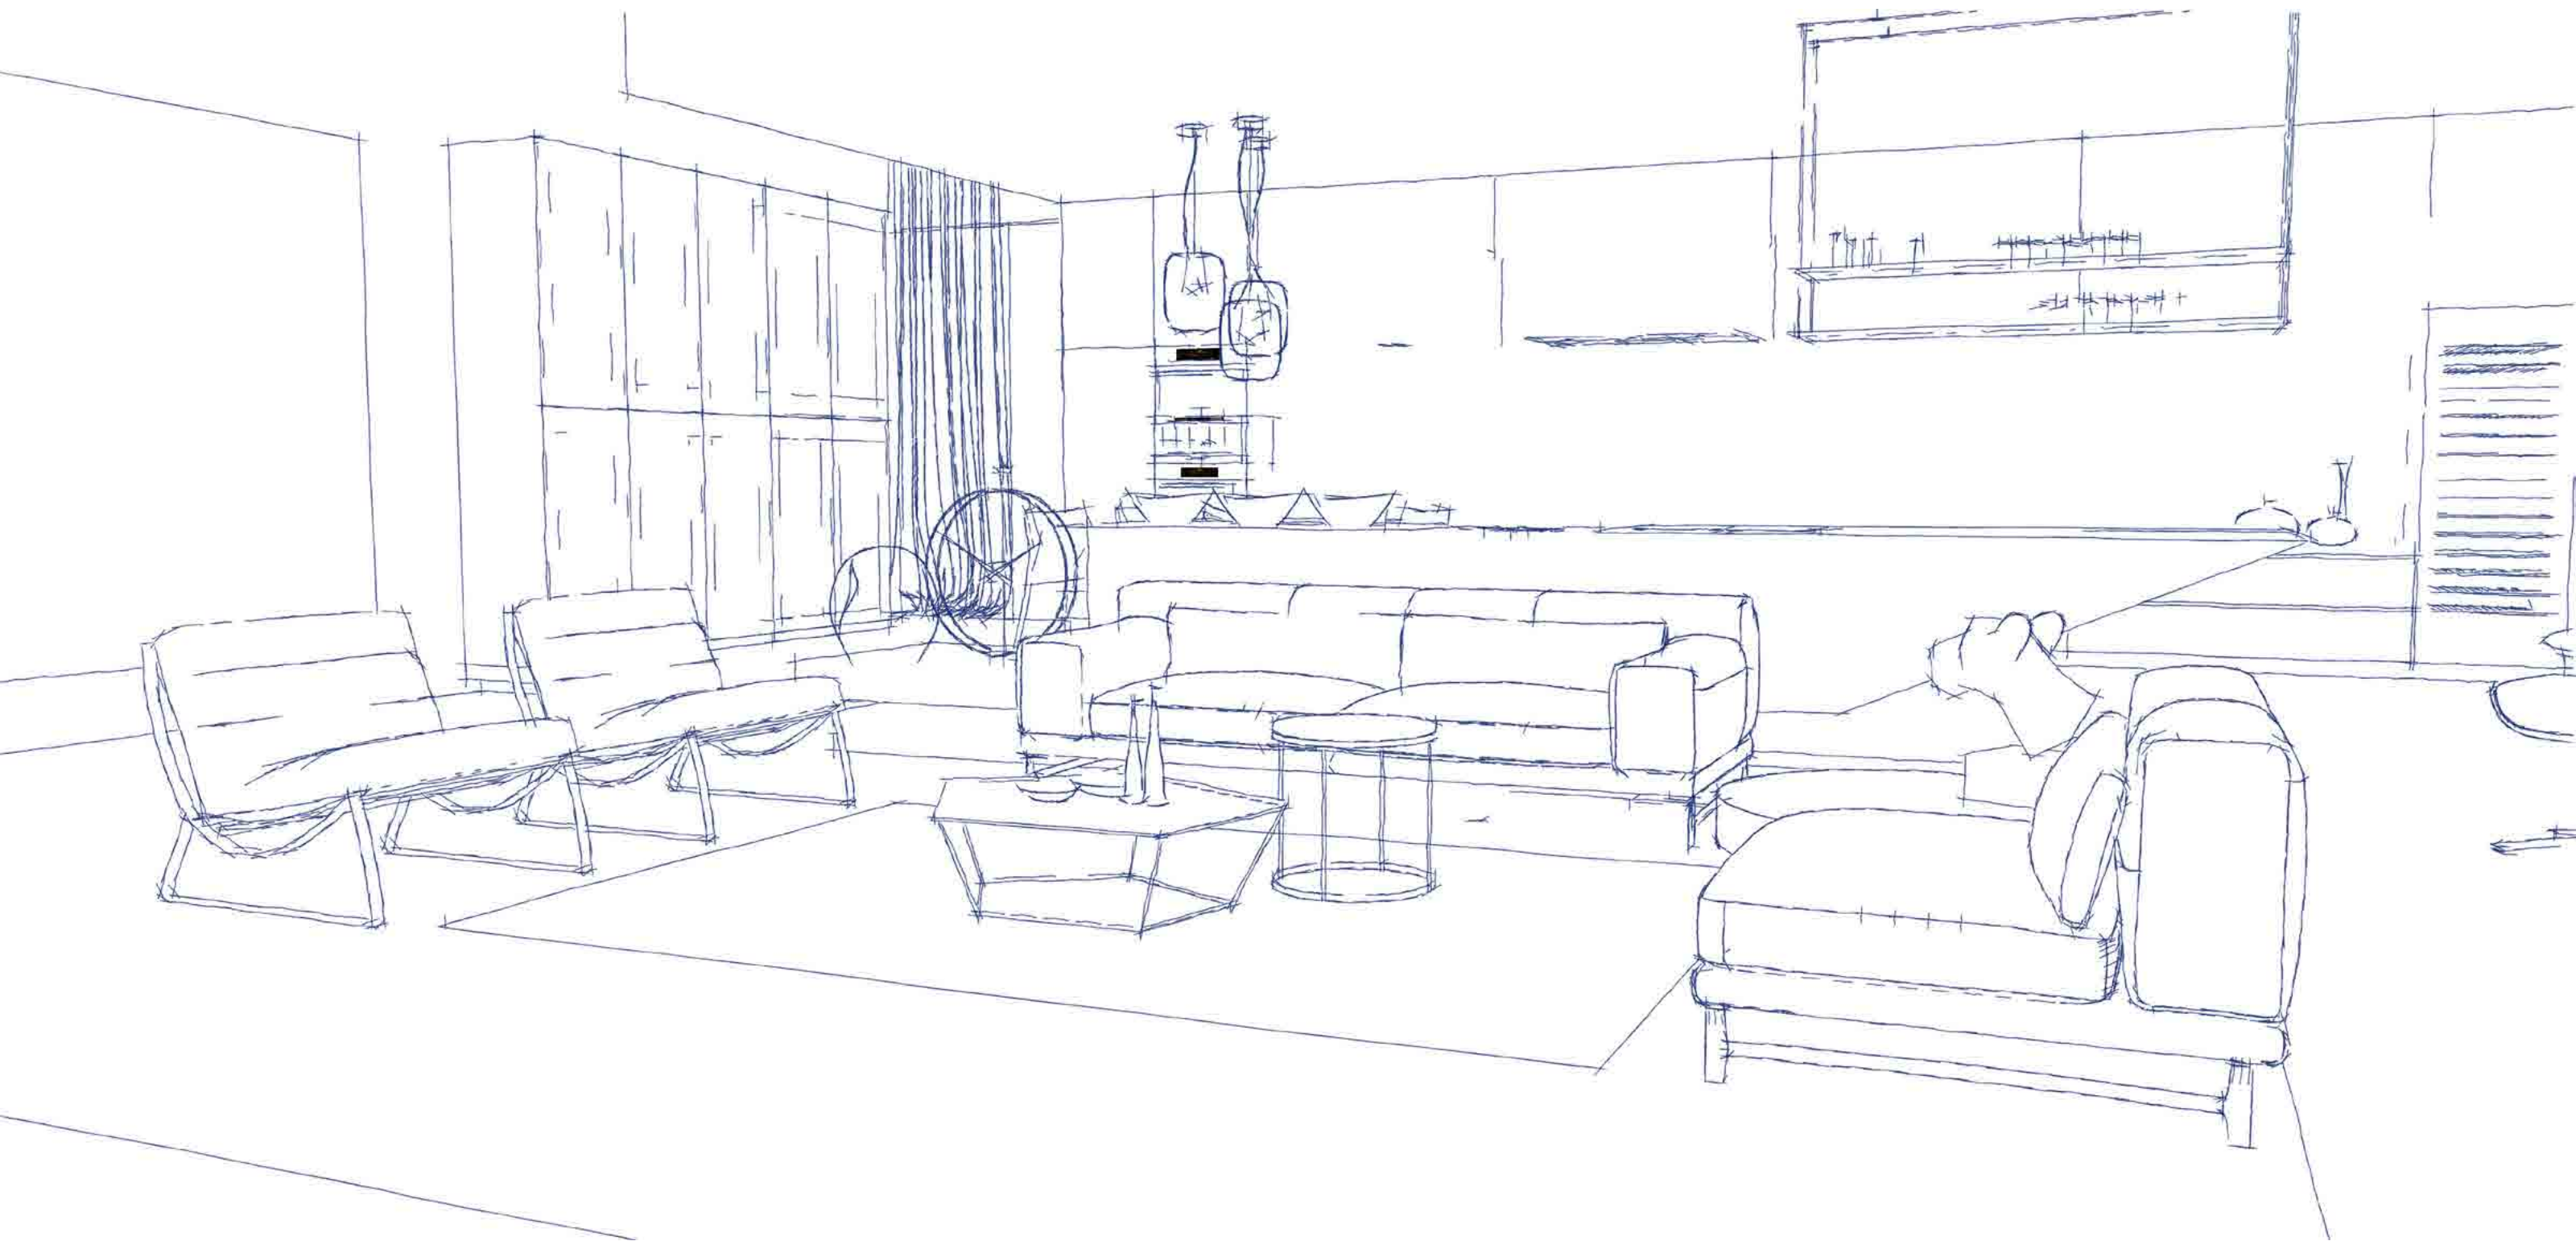

“寻找和谐共生的家之风景” 2017Natuzzi 设计大赛

空间游走 Space of Ethereality

设计说明：

未来的居住空间将不再是一个简单的功能场所，本设计力图打造一个开放流动，具有艺术感的居住场景。

空间中的客厅、厨房、餐厅、休憩区域围绕厨房岛台布置，没有阻隔，空间自由流动，宽敞明亮。这样的设计让空间统一成为一个没有明确边界的整体。让处在任何空间的人都能够彼此交流，让人与自然之间更为亲近。中央岛台具有几何雕塑感，成为客厅的背景，艺术的介入生活，宽敞的厨房打破与社交空间的界限，让原本的忙碌和烦躁变得悠然起来，操作者置身其间，感觉舒适愉悦，将厨房作为自己创作美食艺术的工作室。就餐的人可以观赏表演一般看佳肴制作的过程。

在追求未来的同时，“人”才是居住的根本。回归到纯粹的生活模式、生活场景更贴近生活本源。减少繁复的装饰，放弃繁杂的拼砌，用最贴合人的感知的方式进行设计。空间选用木色，配以清水混凝土等材料营造素雅的环境，仅仅用最简单的元素打造出一张空间上的“白纸”，给家具陈设以更广阔的空间。

设计中使用 HATUZZ Ido 2994 Vers. 009, Ido 2994 Vers. 372, LOUNGE KING S05K, CAMMEO, Chocolat T108 T108FY3, Shanghai T141 T141F5Q, GONG, NESSA, ONDA, ACCADEMIA E014LMF, Pi Greco C007, Zerotondo A828LSV, Riflesso R842。

Space of Ethereality:

The living space of the future will no longer be a simple functional place. This design aim to create an open, flow and artistic living scene for the future living space.

The living room, kitchen, dining room and rest area in the space are arranged around the kitchen island. There is no barrier in the space and it is free and flowing, which allows space to be unified as a whole without boundaries. People in this space can communicate with each other more easily and more intimate with nature. The central island has a feeling of geometric sculpture, which made the space more artistic. The owner would feel more comfortable in the kitchen as it is just like his art studio. Like platform for cooking show.

While pursuing the future, "man" is the always the original. Reduce the complexity of the decoration, give up the intricate combination of bricks and mortar, with the most fitting human perception of the design. Space use of wood, concrete and other materials to create a simple and elegant environment, create a space like "white paper" with the most simple elements.