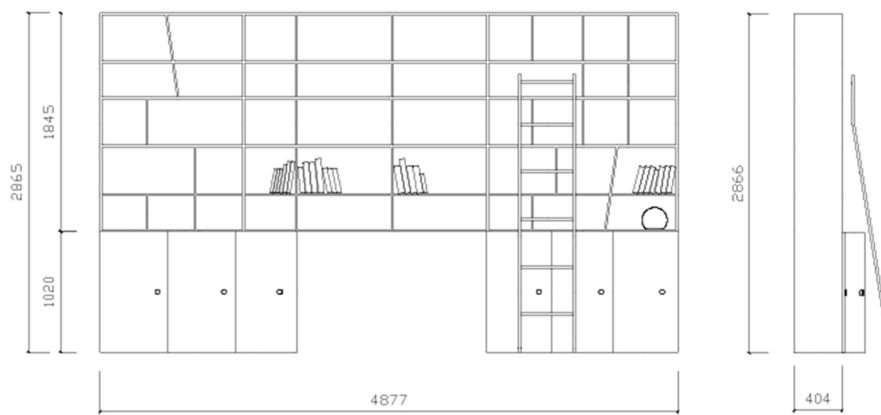

LUNA Bookshelf

SCHEMATICS

FINISHINGS