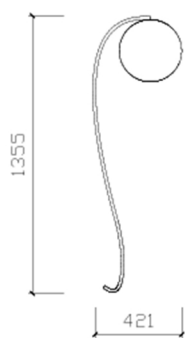

Curtain

SCHEMATICS

FINISHINGS

WHITE SILK

LUNA

Floor Lamp

SCHEMATICS

FINISHINGS