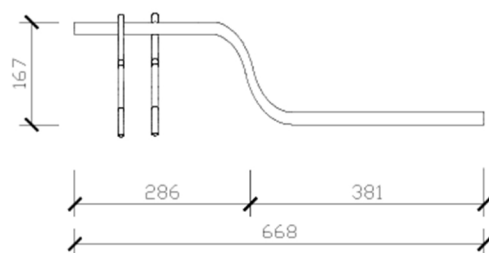

SCHEMATICS

FINISHINGS

GLOSSY SAND

LUNA

Hanger

SCHEMATICS

FINISHINGS

WHITE STEEL