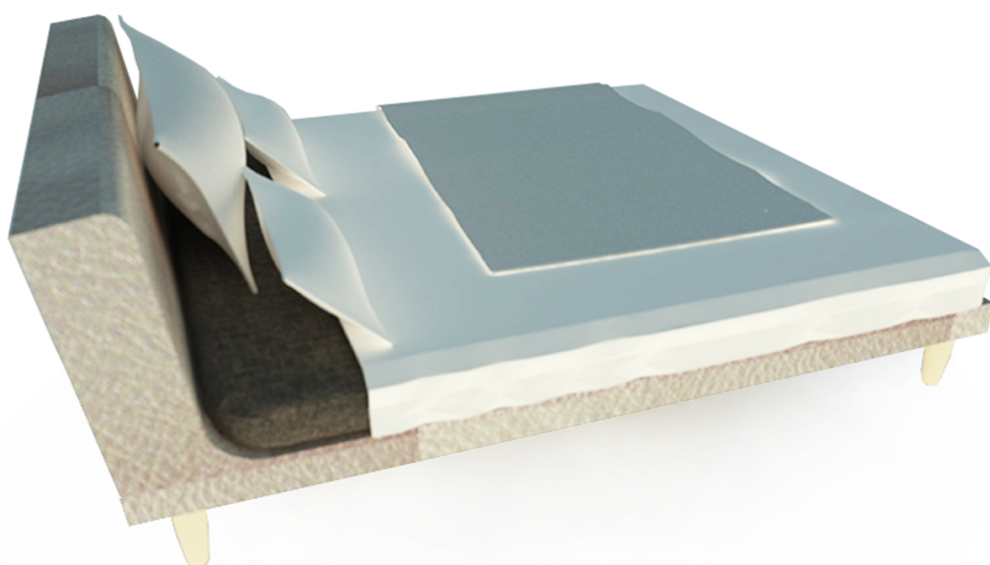

LUNA Bed

LUNA Bed

SCHEMATICS

FINISHINGS

BEIGE LEATHER

BEIGE WOODEN

COFFEE FLAXEN

LUNA

Curtain

SCHEMATICS

FINISHINGS

WHITE SILK

LUNA

Floor Lamp

SCHEMATICS

FINISHINGS

DULL POLISH PC

STEEL

LUNA

Carpet

SCHEMATICS

FINISHINGS

BEIGE WOOLEN

LUNA