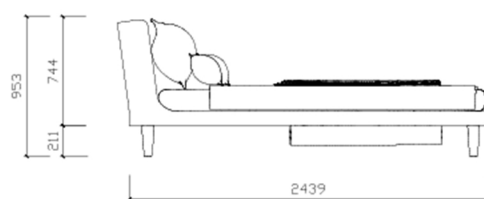

LUNA Bed

LUNA Bed

SCHEMATICS

FINISHINGS

BEIGE LEATHER

BEIGE WOODEN

COFFEE FLAXEN

LUNA