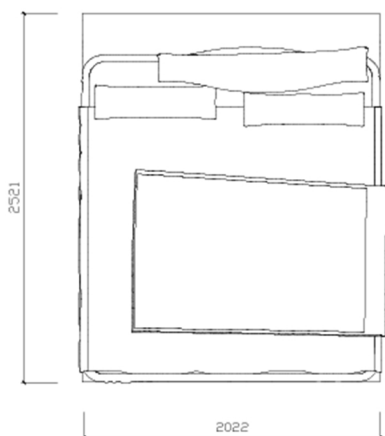

LUNA Bed

LUNA Bed

SCHEMATICS

FINISHINGS

BEIGE LEATHER

BEIGE WOODEN

COFFEE FLAXEN

LUNA