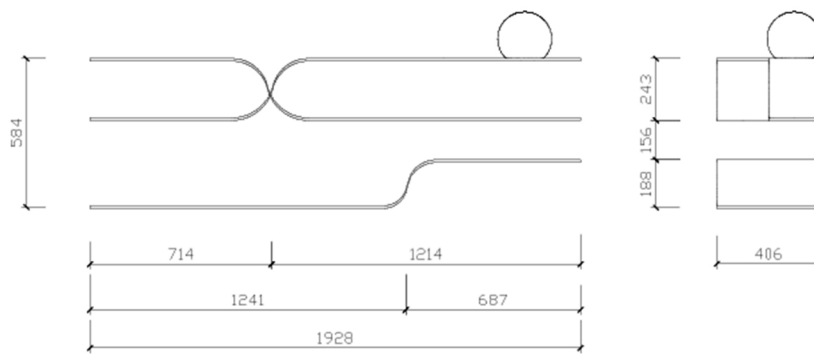

LUNA

Luna Shelf

SCHEMATICS

FINISHINGS

GLOSSY SAND