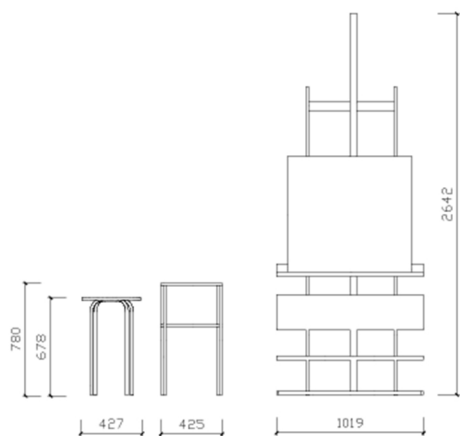

SCHEMATICS

FINISHINGS

WOODEN

STEEL