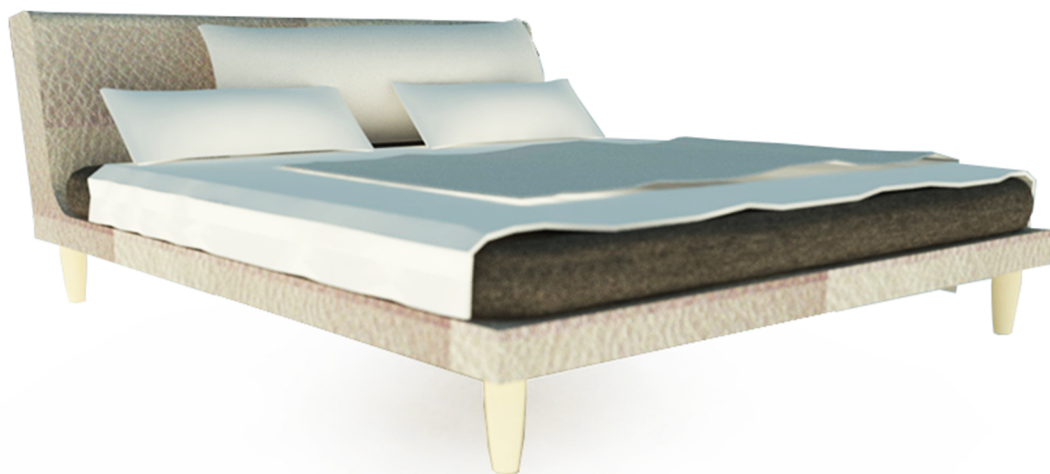

LUNA Bed

LUNA Bed

SCHEMATICS

FINISHINGS

BEIGE LEATHER

BEIGE WOODEN

COFFEE FLAXEN

LUNA

Curtain

SCHEMATICS

FINISHINGS

WHITE SILK

LUNA

Floor Lamp

SCHEMATICS

FINISHINGS

DULL POLISH PC

STEEL

LUNA

Carpet

SCHEMATICS

FINISHINGS

BEIGE WOOLEN

LUNA