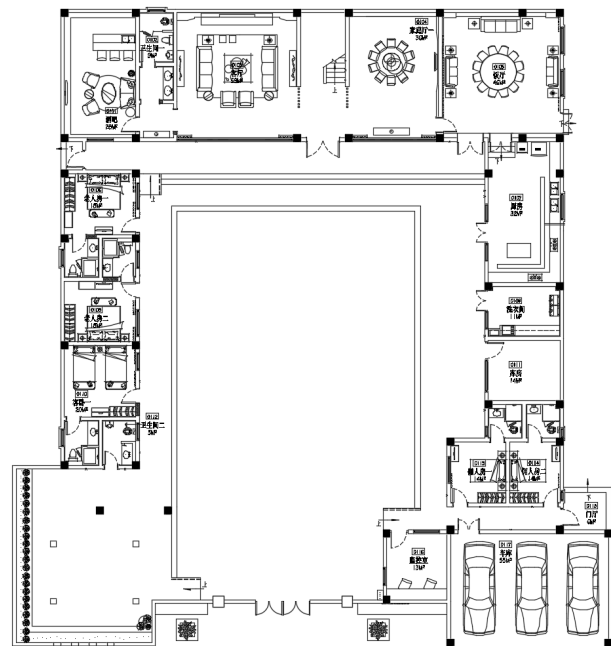

QUANHE DESIGN 入户大厅

DESIGN QUANHE

If you were a tear drop ;In my
eye, For fear of losing yu ,I
would never cry

DISTANCE FROM HEART
ON HOW MUCH I MISS YOU IF THE MOUNTAIN BREATHES NADIM MY HEART IF CAN TELL YOU THAT I MISS YOU AND CARE YOU FOR MY LIFE TIME
IF ONLY I WERE YOUR MOUNTAIN I CAN TELL YOU HOW YOU WOULD BE TOGETHER WITH YOU FOREVER
FORTUNATELY, THE ANNIVERSARY OF NOT BRAVE, YOU HAVE GIVEN ME GREAT ENCOURAGEMENT TO

实景面貌

REALISTIC ARCHITECTURE