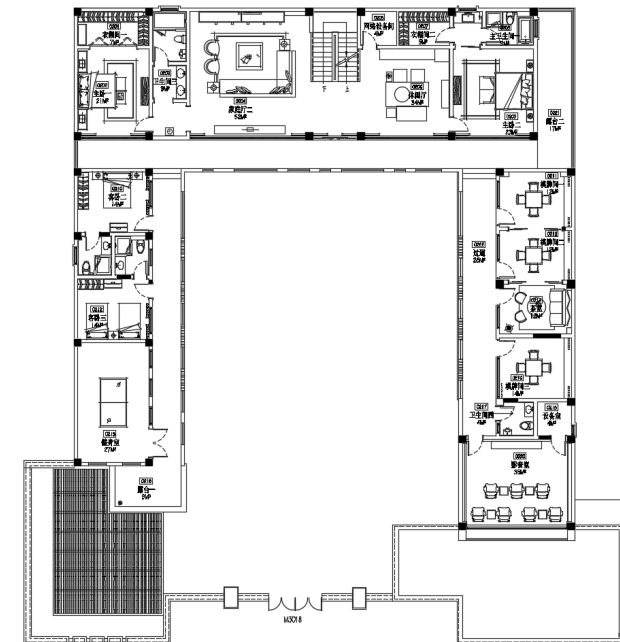

ALL BECOMES CLEAR

SEE SPRING THROUGH A PRISM OF
DIAPHANOUS LAYERS, FLIRT WITH
ORGANZA, CHIFFON AND LACE FOR A
DELICIOUSLY SHEER SILHOUETTE

Photographs by DAVID ROEMER
Styled by JAYNE PICKERING

实景面貌

REALISTIC ARCHITECTURE