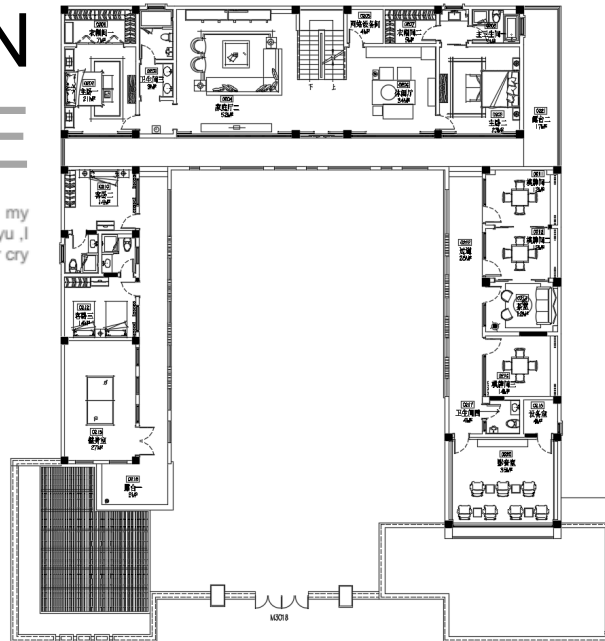

DESIGN
QUANHE

If you were a tear drop ;In my eye, For fear of losing you ,I would never cry