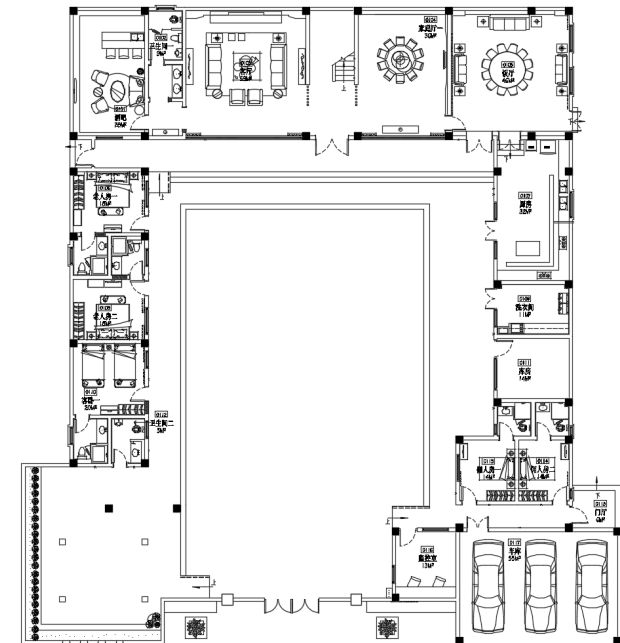

SEE SPRING THROUGH A PRISM OF
DIAPHANOUS LAYERS, FLIRT WITH
ORGANZA, CHIFFON AND LACE FOR A
DELICIOUSLY SHEER SILHOUETTE
Photographs by DAVID ROEMER
Styled by JAYNE PICKERING