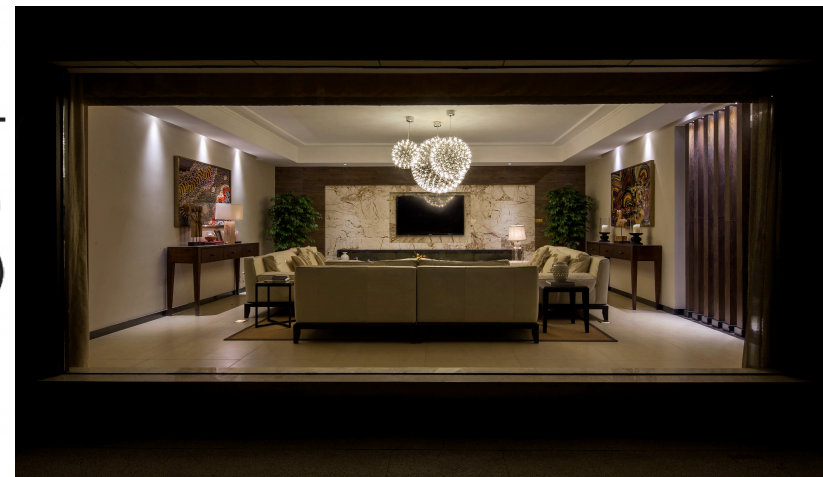

实景面貌

REALISTIC ARCHITECTURE

THE NEW LOOKS FOR SPRING

Photographs by Daniel Jackson | Fashion: power, Top: \$1,500, and pants: \$1,550, Calvin Klein, 305-866-1888. FASHION EDITOR: Aislinn McKern

QUANHE DESIGN 家庭厅